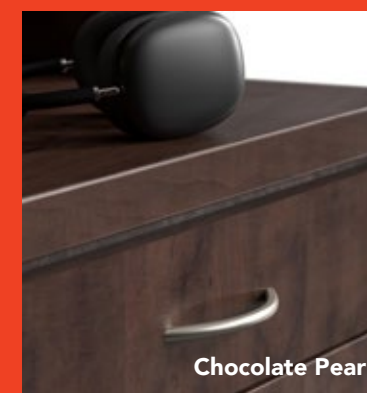

Start with a strong finish.

1 Signia³™ Finish in Dark Teak

2 Half Overlay Drawers

3 Polished Chrome Wire Pulls

SCAN TO LEARN MORE

DARK TEAK SIGNIA FINISH | DECO 710 DOORS & DRAWERS | H19 4IN STANDARD POLISHED CHROME WIRE PULLS

FINISHES & MORE

Finishes

We've got a huge array of colors and textures to match the personal style of your home. From "blend right in" to "focal point" we'll help you choose the finish that makes your design feel pitch perfect in your space.