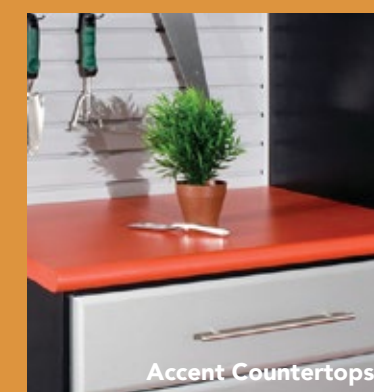

One smooth operator.

1 Accent Top Shelf

2 Shelf Valance

3 Formica Countertop

GARAGES

Chrome3™ SYSTEM

Our **Chrome3™** system unites style and durability with the ultimate in garage cabinetry. With sleek lines and finishes, this collection features black exterior, interior, and drawer boxes with Deco brushed aluminum doors and drawers.

ELEGANT | CLASSIC | PREMIER

SCAN TO LEARN MORE

BLACK FINISH EXTERIOR, INTERIOR, AND DRAWER BOXES | BRUSHED ALUMINUM DECO 300 DOORS & DRAWERS

GARAGES