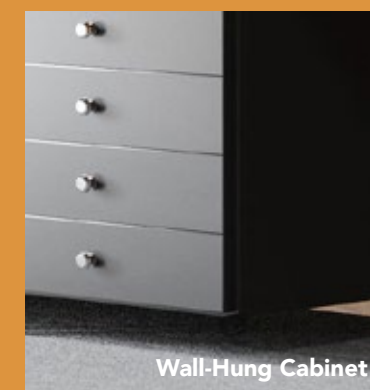

REFINED | TRADITIONAL | DELUXE

3/4" Wide
Straight edge
side panels

▲
Straight
Edge Shelves
3/4" wide

Optional Cabinet Legs

Wall-Hung Cabinet

Cabinet with Pull-Out Trays

Signature3™ SERIES

Readiness, refined.