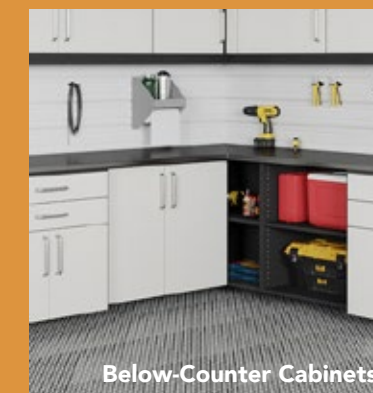

One smooth operator.

1 Accent Top Shelf

2 Shelf Valance

3 Formica Countertop

GARAGES

Chrome3™ SYSTEM

Our **Chrome3™** system unites style and durability with the ultimate in garage cabinetry. With sleek lines and finishes, this collection features black exterior, interior, and drawer boxes with Deco brushed aluminum doors and drawers.

ELEGANT | CLASSIC | PREMIER

SCAN TO LEARN MORE

BLACK FINISH EXTERIOR, INTERIOR, AND DRAWER BOXES | BRUSHED ALUMINUM DECO 300 DOORS & DRAWERS

GARAGES