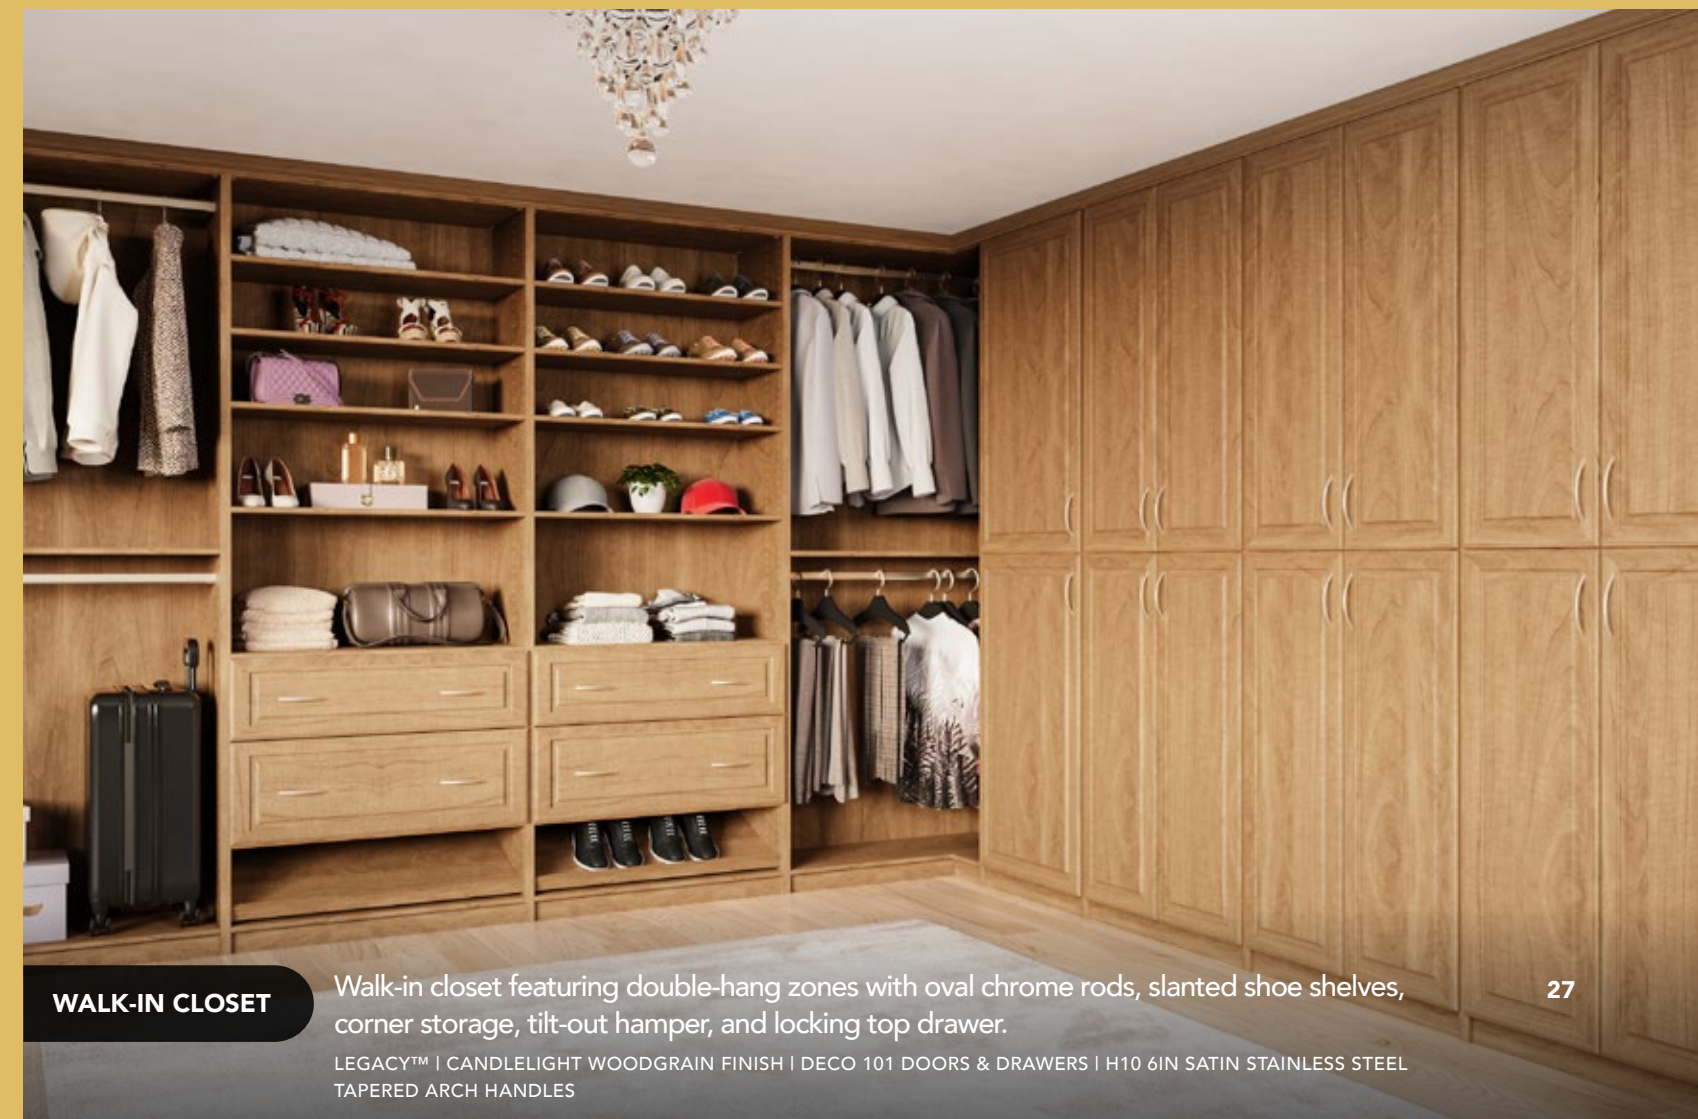

WALK-IN CLOSET

Walk-in closet featuring double-hang zones with oval chrome rods, slanted shoe shelves, corner storage, tilt-out hamper, and locking top drawer.

LEGACY™ | CANDLELIGHT WOODGRAIN FINISH | DECO 101 DOORS & DRAWERS | H10 6IN SATIN STAINLESS STEEL TAPERED ARCH HANDLES