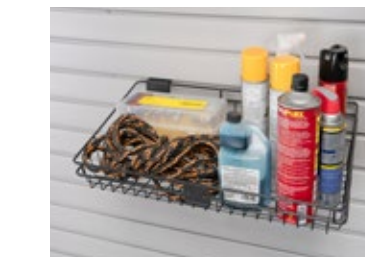

12 IN. X 24 IN. BASKET
HSB1224B