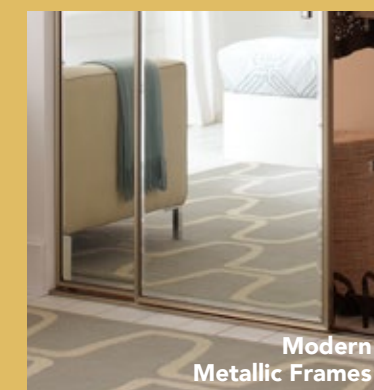

Your doorway to order.

1 Beveled Edge

2 Matched Mirror Handles

3 Jump-Proof Track

SCAN TO LEARN MORE

FANTASY IV | ANODIZED ALUMINUM FRAME, 6MM DURAFLECT® COPPER-FREE MIRROR AND AROMATIC CEDAR BACKING, ULTRAGLIDE® TRACK AND CHANNEL

CLOSETS

Sliding Doors

Complete the look of your closet with an elegant sliding door. You choose the glass, the finish, track build, number of panels, and panel construction. It's the perfect way to save floorspace and keep your well-designed room feeling expansive and functional.