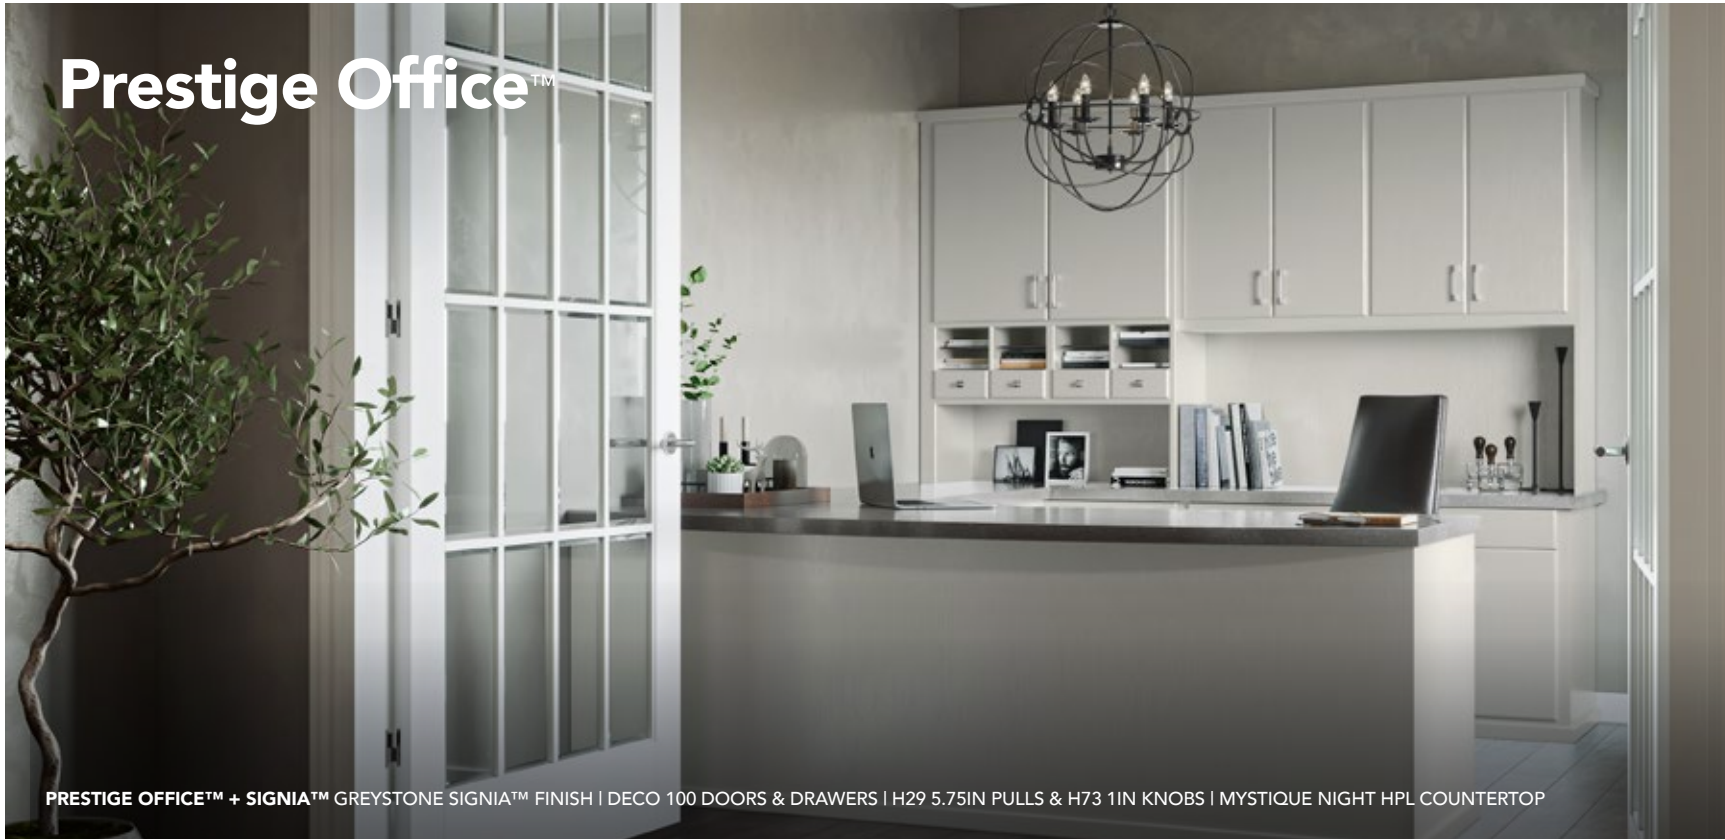

Prestige Office™

PRESTIGE OFFICE™ + SIGNIA™ GREYSTONE SIGNIA™ FINISH | DECO 100 DOORS & DRAWERS | H29 5.75IN PULLS & H73 1IN KNOBS | MYSTIQUE NIGHT HPL COUNTERTOP