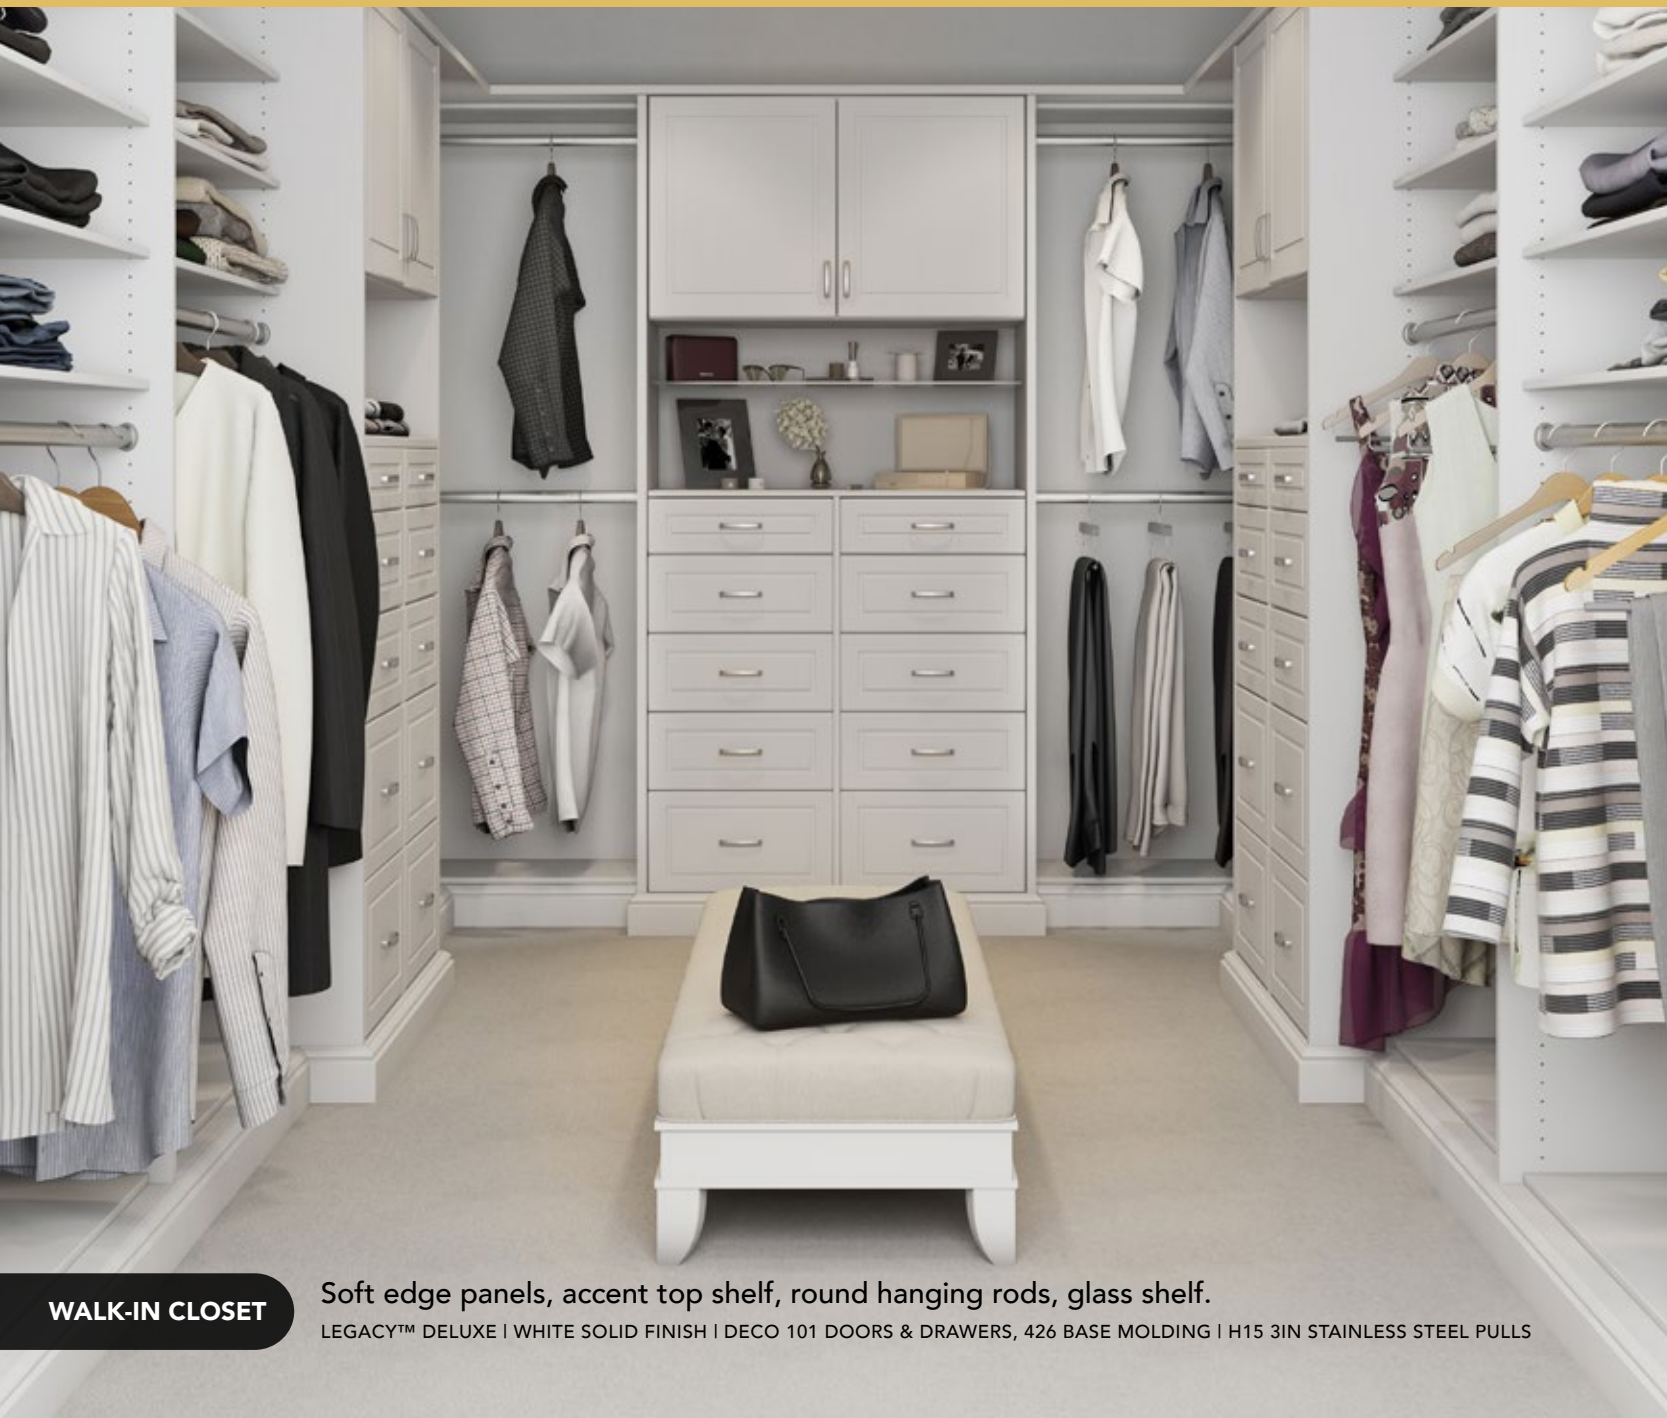

Legacy™ COLLECTION

The Legacy of organization.

Create a closet as individual as you are. Upgrade to Legacy™ Deluxe features with inset doors and drawers, accent top shelf, and soft edge panels. Choose from our Deco line of doors and drawers and add top and bottom molding to capture your singular style.

3 LEGACY™ FEATURES

1 1/8" Straight Edge Panels

3/4" Soft Edge Shelves, Doors & Drawers

Half Overlay Flat Face Doors & Drawers

1 1/8" Soft Edge Panels

Inset Doors & Drawers

Accent Top Shelf with 13"-Deep Panels

3 LEGACY™ DELUXE FEATURES

WALK-IN CLOSET

Soft edge panels, accent top shelf, round hanging rods, glass shelf.

LEGACY™ DELUXE | WHITE SOLID FINISH | DECO 101 DOORS & DRAWERS, 426 BASE MOLDING | H15 3IN STAINLESS STEEL PULLS