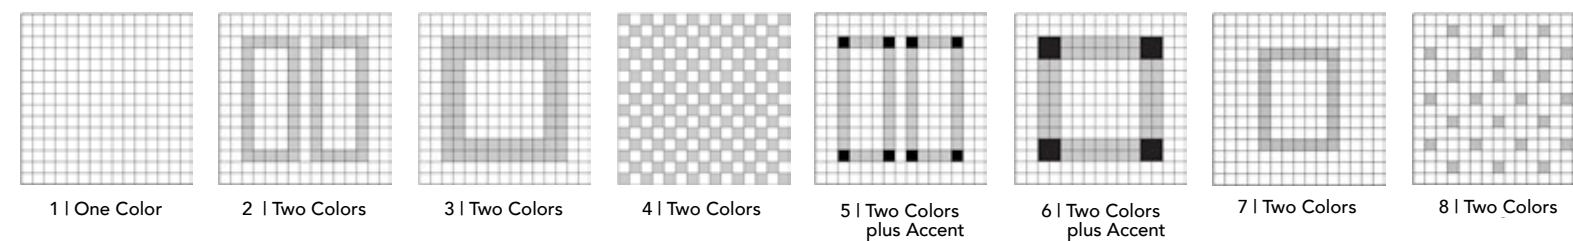

AVAILABLE DESIGNS

Number of floor tiles and placement of design will vary based on the size of the garage and tile chosen. Bevel Edge Profile comes standard at the garage car door entry with Ribtile™, Lextile™ Diamond plate and Lextile™ Coin Patterns. Bevel Edge Profile is not necessary with Lextile™ Slate. Above drawings are not to scale.