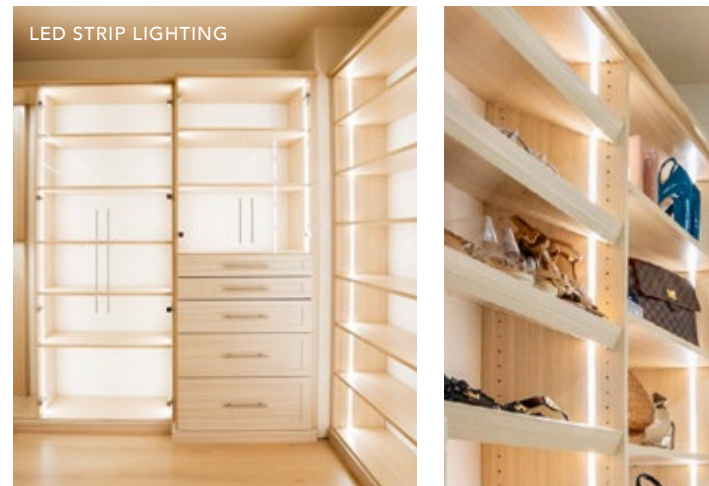

Hardware Lighting

Shed some light on your organized life.