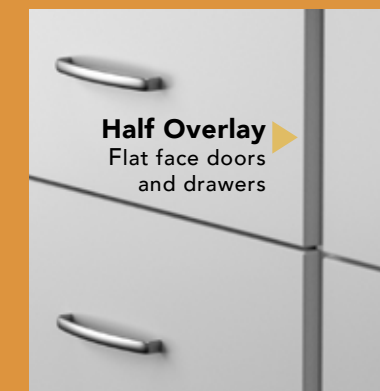

Fuss-free function.

1 Walltec™ System

2 Full Height Cabinets

3 FloorTec™ Coin Pattern

SCAN TO LEARN MORE

DARK GREY SOLID FINISH | DECO 710 DOORS | H14 6IN MATTE NICKEL TAPERED ARCH HANDLES
LIGHT GREY COIN PATTERN LEXITILE™ BY FLOORTEC™

GARAGES

Essentials3™ SERIES

Our **entry-level** garage system, the Essentials3™ Series offers affordable function and flexible storage with accessories that keep you organized. You'll never have to hunt for the hammer again.

SIMPLE | MODERN | FUNCTIONAL

GARAGES