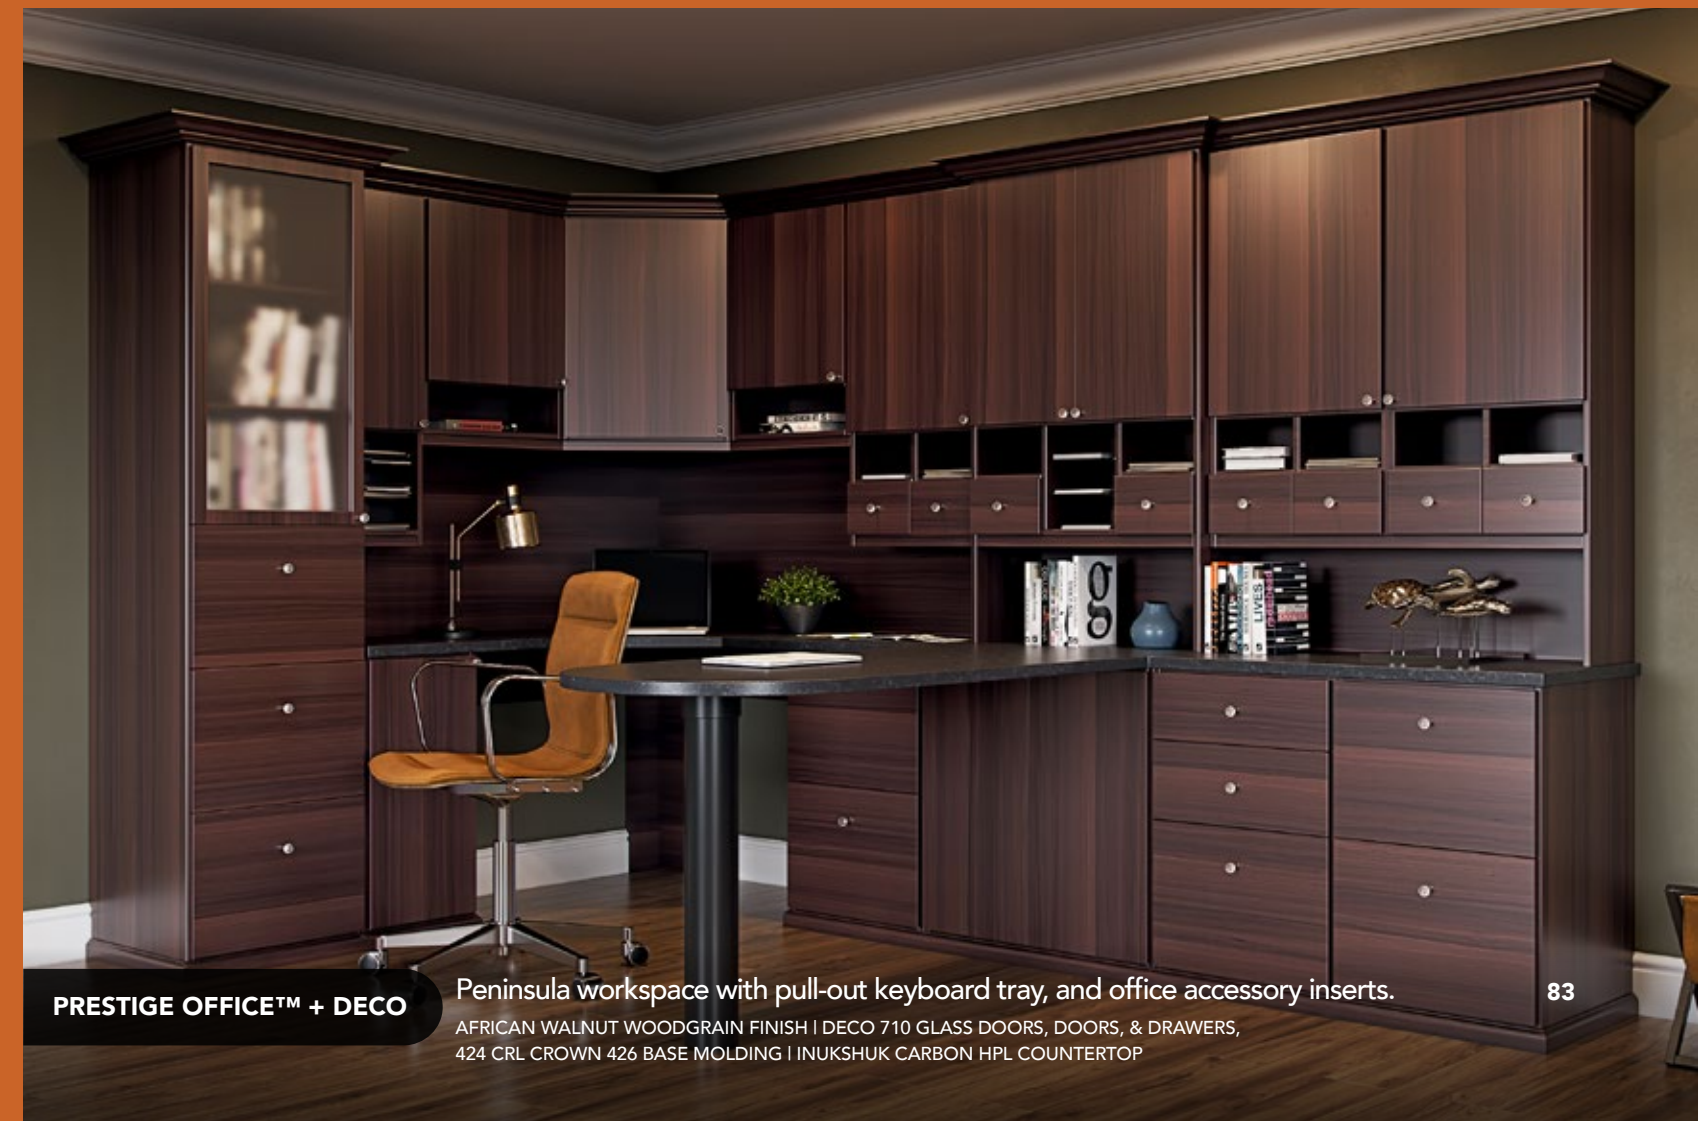

Prestige Office™

PRESTIGE OFFICE™ + DECO™

Pull-out keyboard tray, shelf valance, and office accessory inserts.
WHITE SOLID FINISH | DECO 100 DOORS & DRAWERS | H73 5.75IN MATTE CHROME HANDLES
BLACK STAR GRANITE HPL COUNTERTOP

HOME OFFICE

PRESTIGE OFFICE™ + SIGNIA™

Prestige™ home office with open shelving towers and storage drawers.
WILD CHERRY WOODGRAIN FINISH | DECO 710 DRAWERS | H19 4IN MATTE BLACK WIRE PULLS

PRESTIGE OFFICE™ + DECO