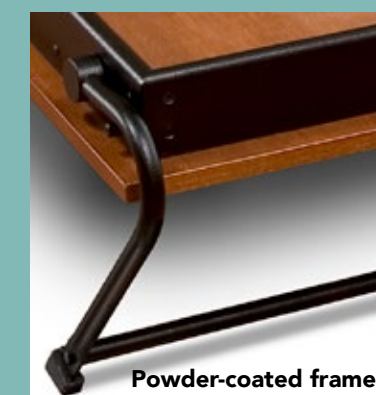

Dresser drawers with Matte Nickel handles