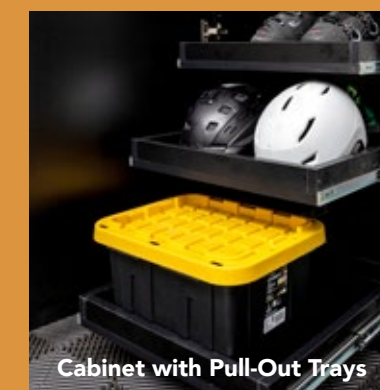

REFINED | TRADITIONAL | DELUXE

3/4" Wide
Straight edge
side panels

▲
Straight
Edge Shelves
3/4" wide

Optional Cabinet Legs

Wall-Hung Cabinet

Cabinet with Pull-Out Trays

Signature3™ SERIES

Readiness, refined.