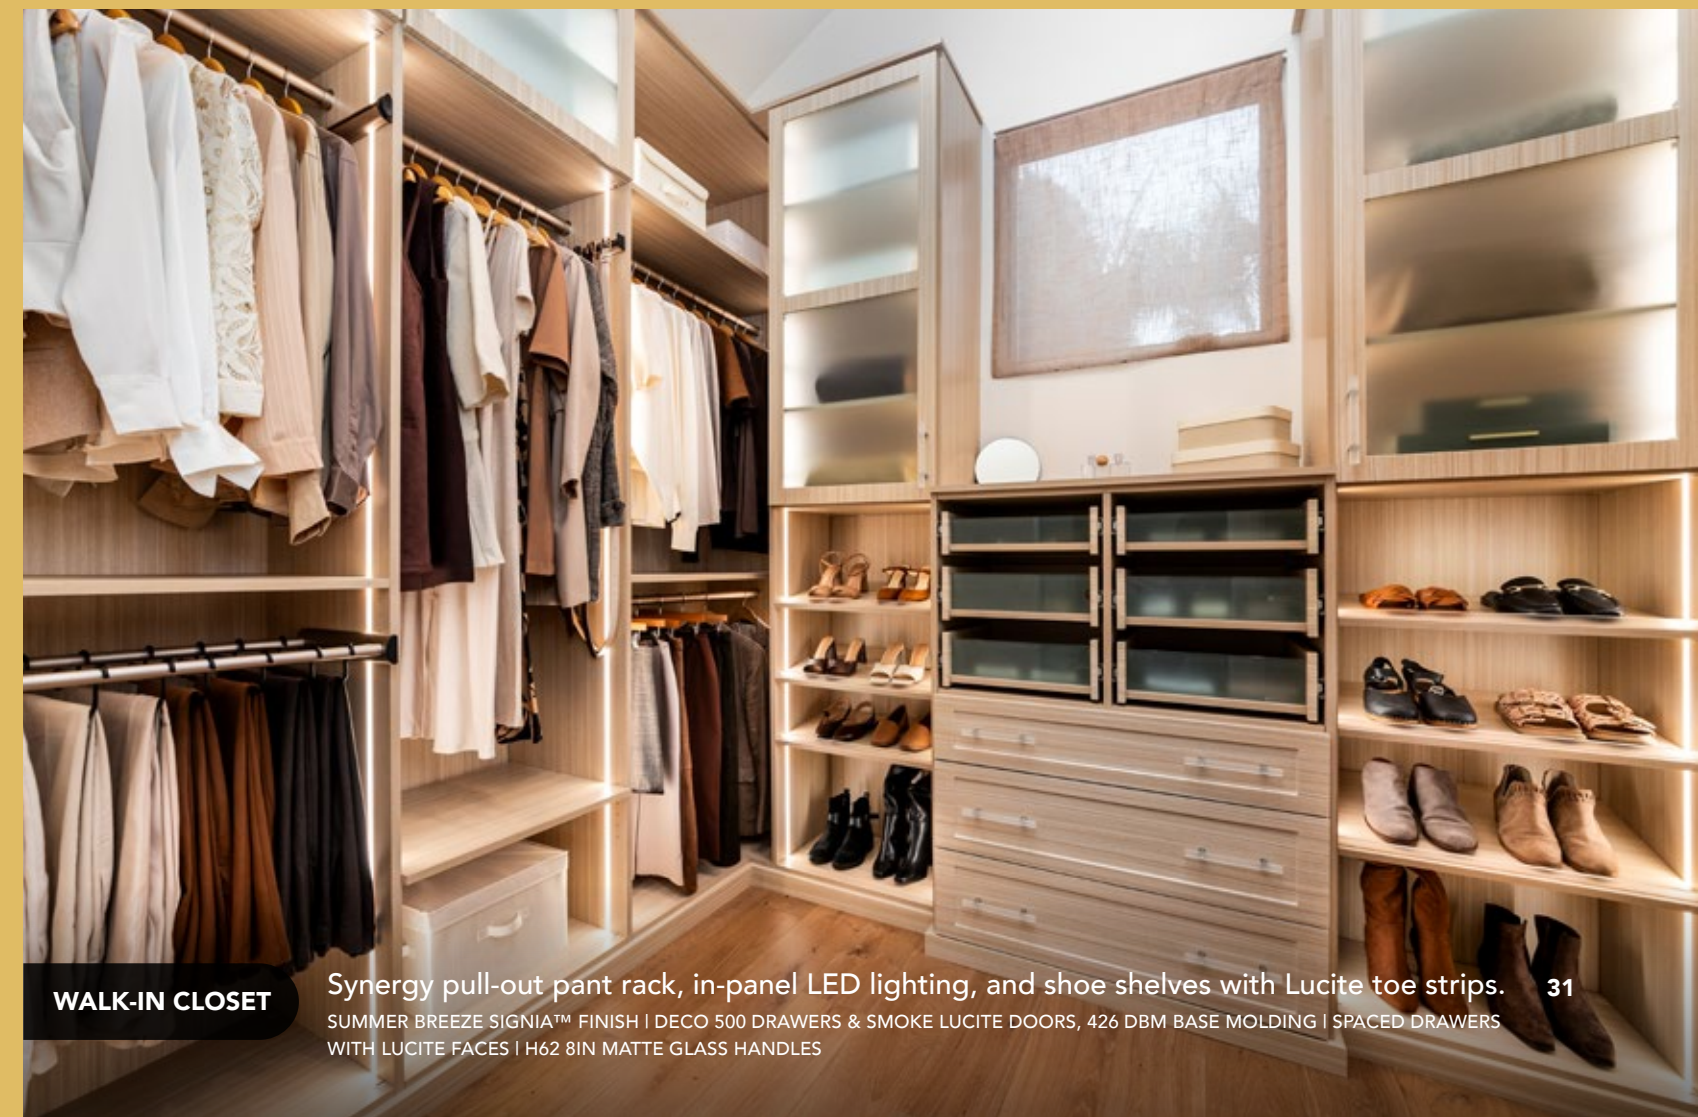

WALK-IN CLOSET

Synergy pull-out pant rack, in-panel LED lighting, and shoe shelves with Lucite toe strips. 31
SUMMER BREEZE SIGNIA™ FINISH | DECO 500 DRAWERS & SMOKE LUCITE DOORS, 426 DBM BASE MOLDING | SPACED DRAWERS
WITH LUCITE FACES | H62 8IN MATTE GLASS HANDLES