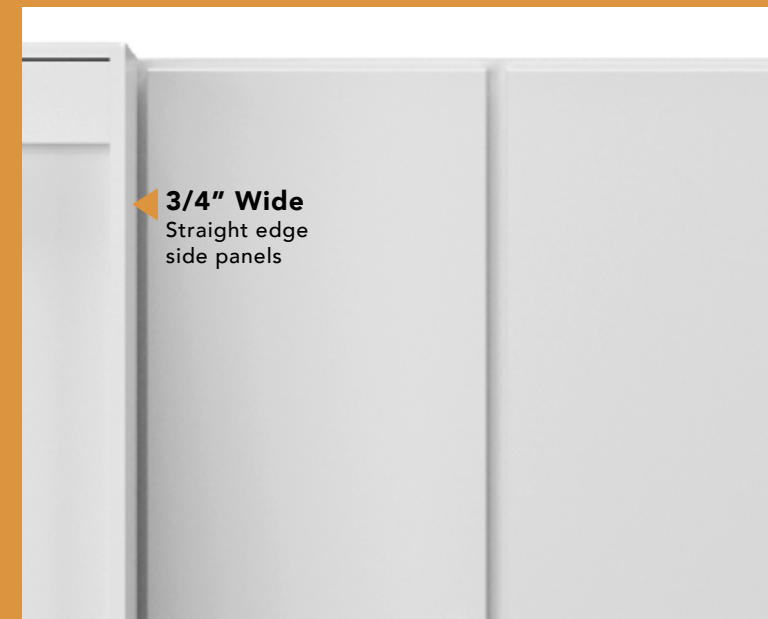

Fuss-free function.

1 Walltec™ System

2 Full Height Cabinets

3 FloorTec™ Coin Pattern

SCAN TO LEARN MORE

DARK GREY SOLID FINISH | DECO 710 DOORS | H14 6IN MATTE NICKEL TAPERED ARCH HANDLES
LIGHT GREY COIN PATTERN LEXITILE™ BY FLOORTEC™

GARAGES

Essentials3™ SERIES

Our **entry-level** garage system, the Essentials3™ Series offers affordable function and flexible storage with accessories that keep you organized. You'll never have to hunt for the hammer again.

SIMPLE | MODERN | FUNCTIONAL

GARAGES