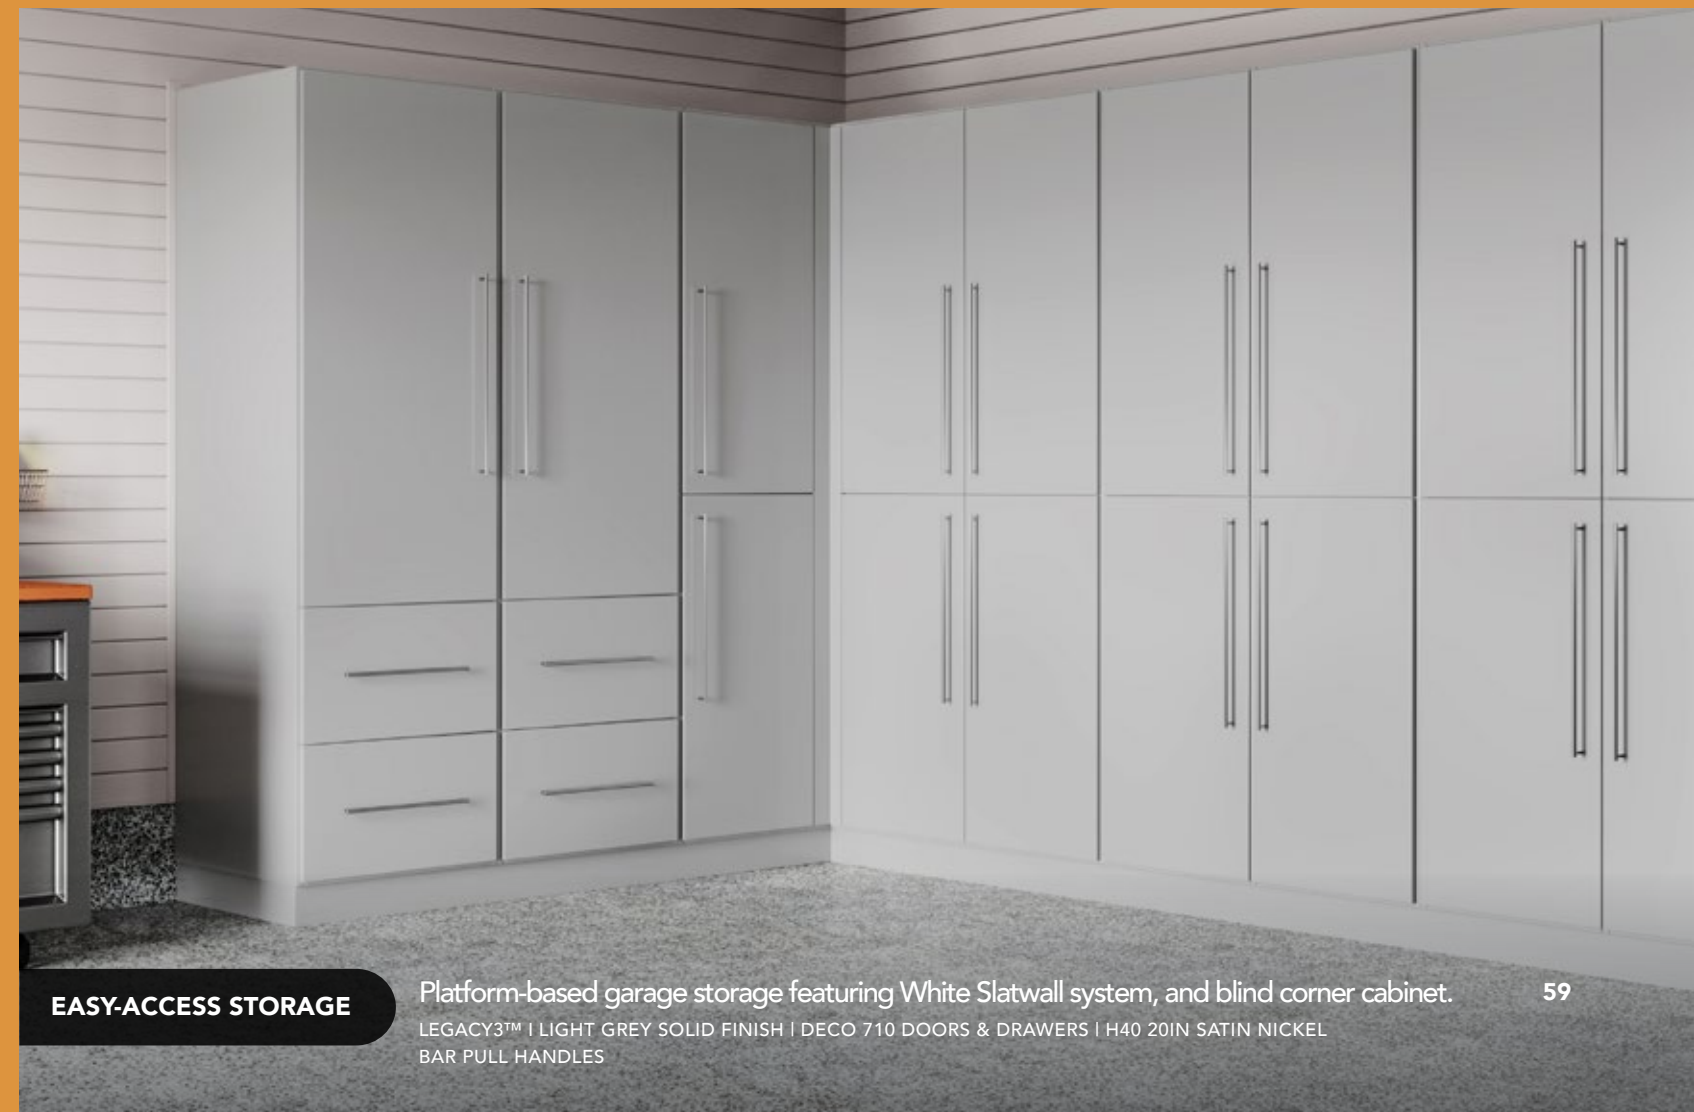

EASY-ACCESS STORAGE

Platform-based garage storage featuring White Slatwall system, and blind corner cabinet.
LEGACY3™ | LIGHT GREY SOLID FINISH | DECO 710 DOORS & DRAWERS | H40 20IN SATIN NICKEL BAR PULL HANDLES

GARAGES