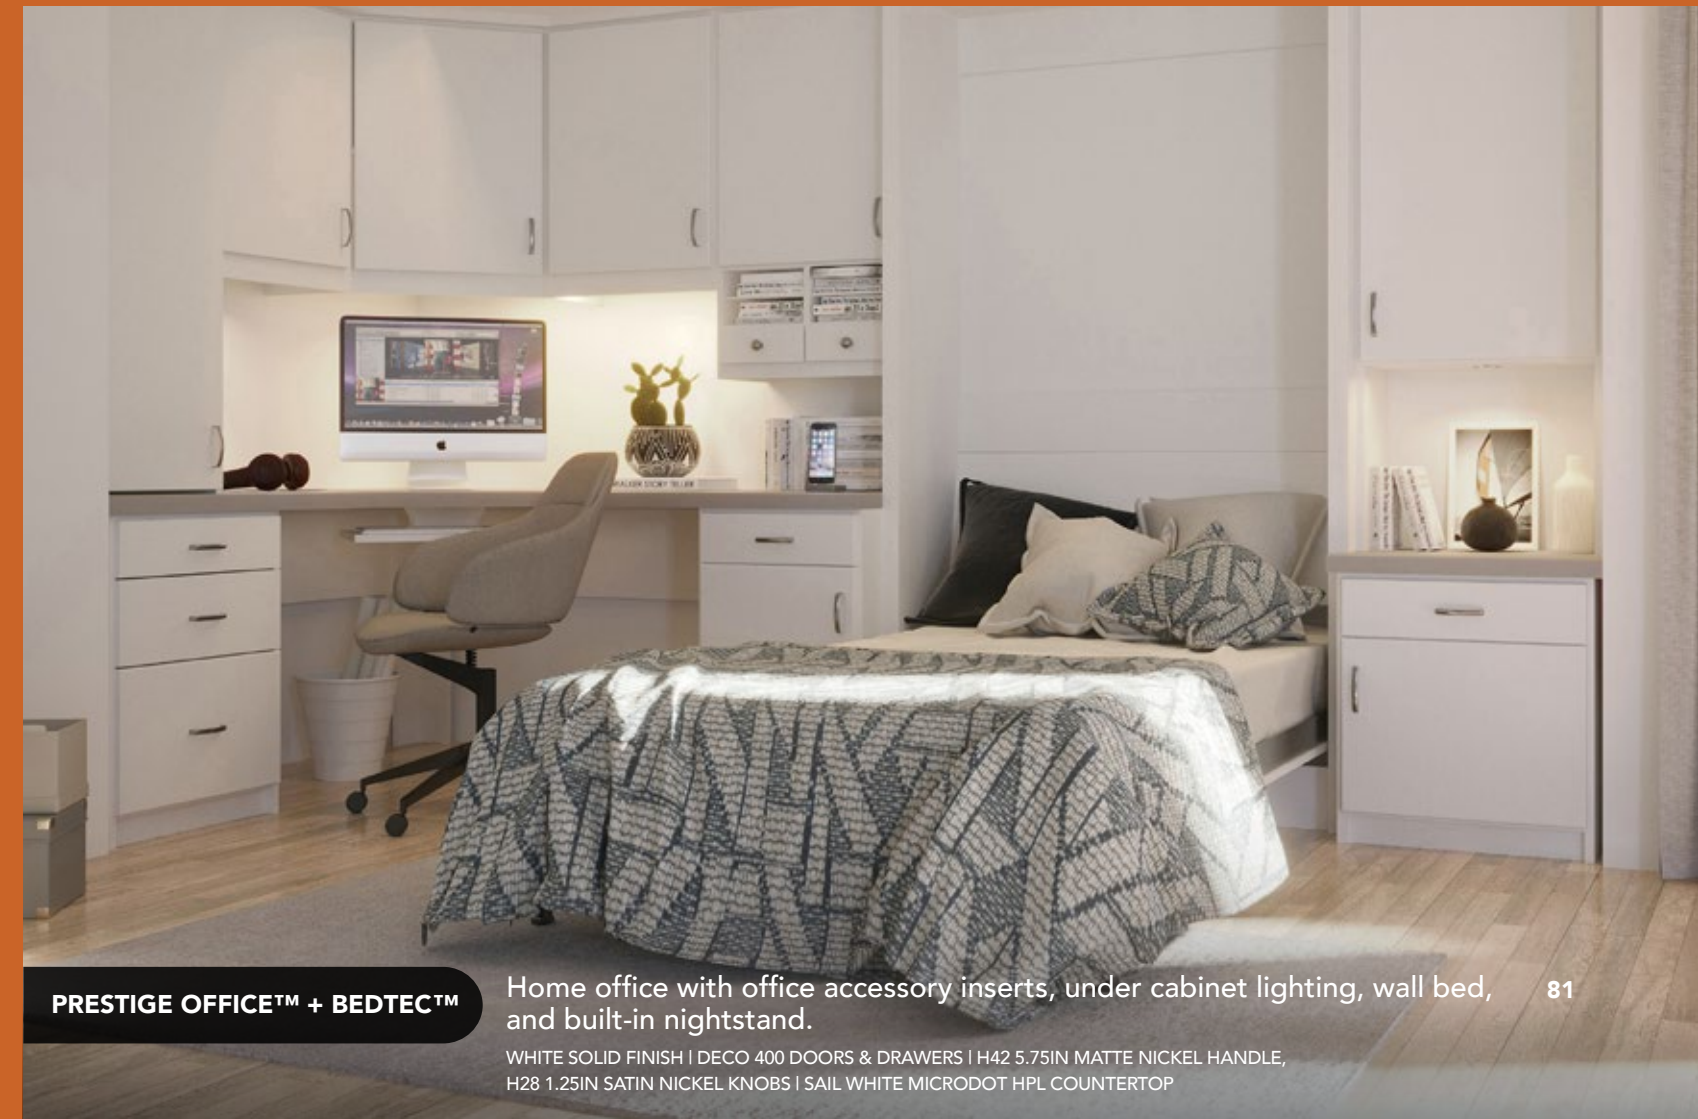

PRESTIGE OFFICE™ + BEDTEC™

Home office with office accessory inserts, under cabinet lighting, wall bed, and built-in nightstand.

WHITE SOLID FINISH | DECO 400 DOORS & DRAWERS | H42 5.75IN MATTE NICKEL HANDLE, H28 1.25IN SATIN NICKEL KNOBS | SAIL WHITE MICRODOT HPL COUNTERTOP