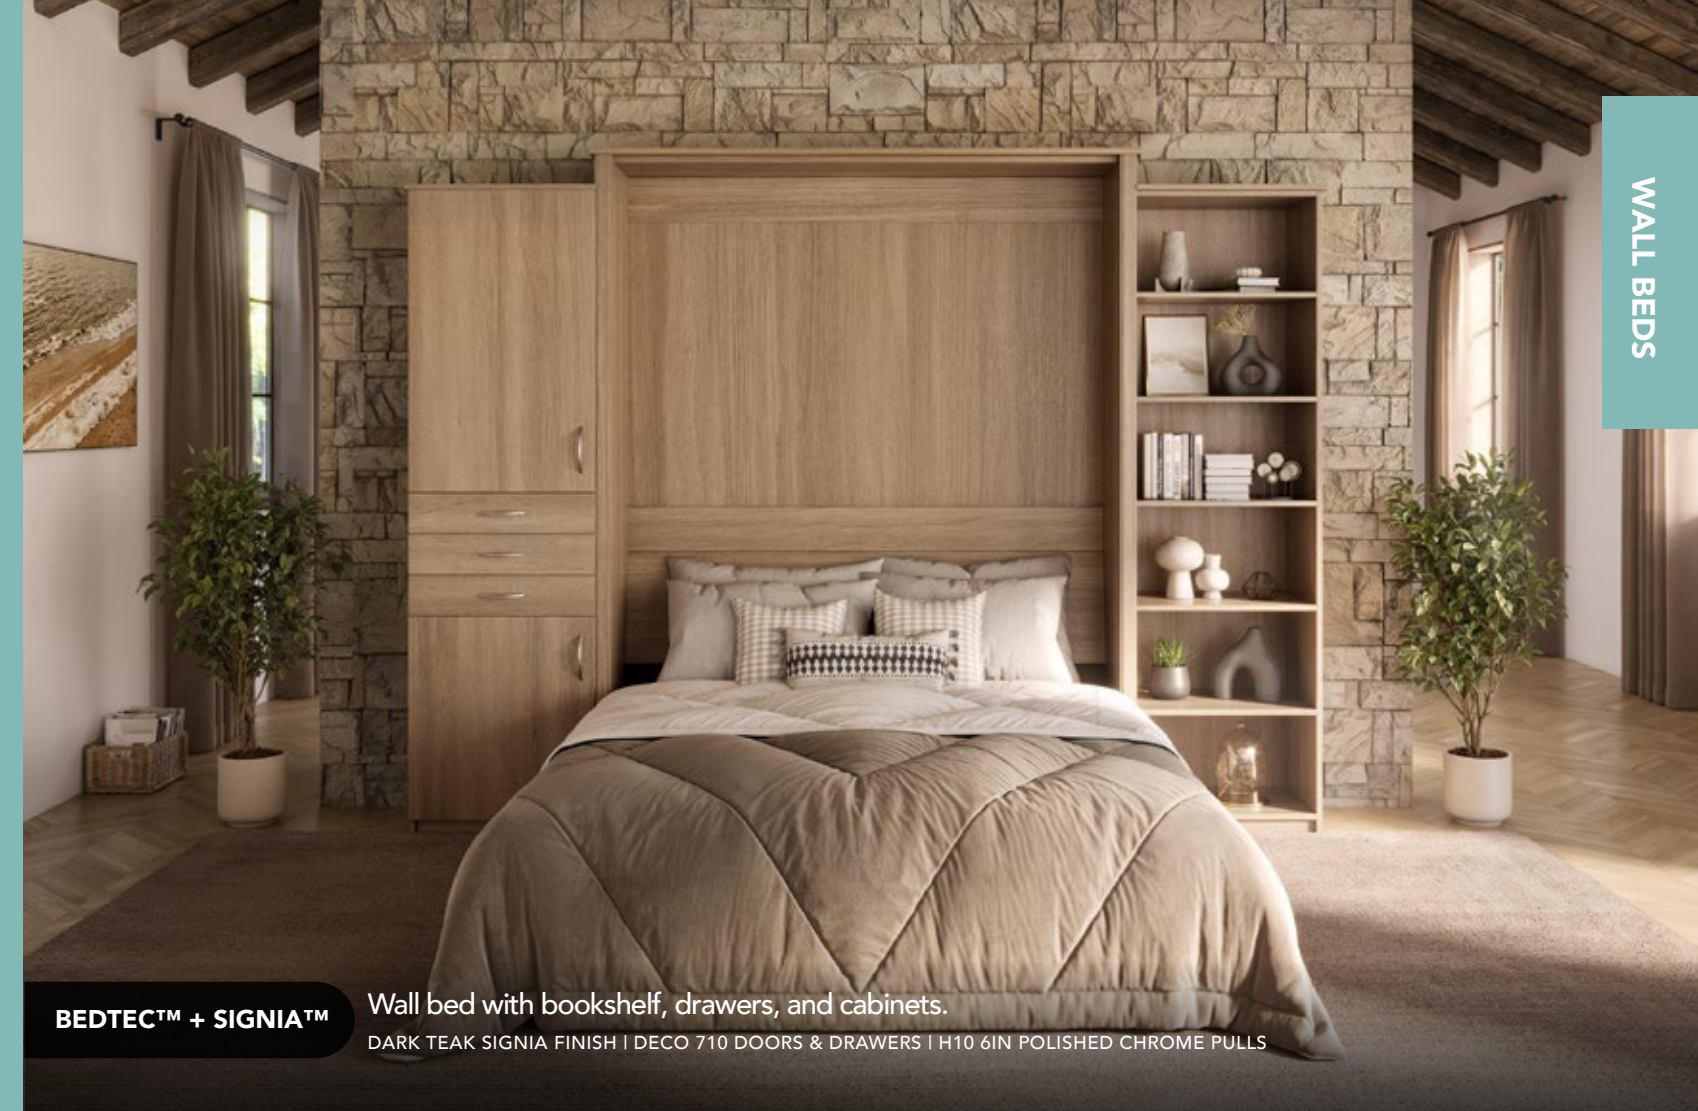

WALL BEDS

BEDTEC™ + SIGNIA™

Wall bed with bookshelf, drawers, and cabinets.

DARK TEAK SIGNIA FINISH | DECO 710 DOORS & DRAWERS | H10 6IN POLISHED CHROME PULLS