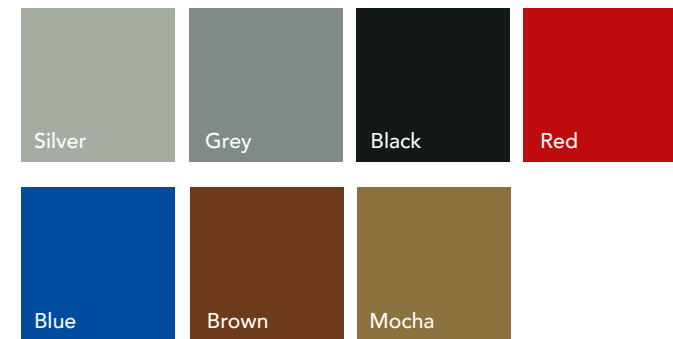

FloorTec™
in Mocha

Tile Options
Shown below in Silver and Red

Finishes

FloorTec™

When durable function meets high style, you can get creative. The floor is yours.

Ribtile™
By Floortec™

TILE PATTERN

COLOR OPTIONS