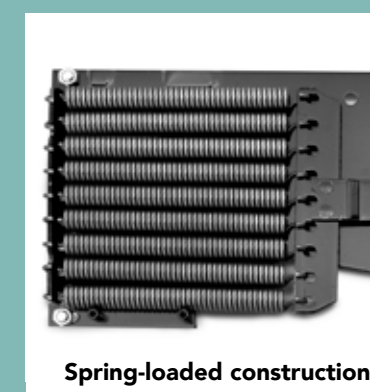

Office accessory inserts

Compact build, 16" depth

Spring-loaded construction