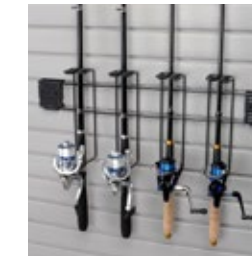

GOLF ACCESSORY HOLDER
HSGAHB

HORIZONTAL BIKE RACK
HSHBR

UTILITY LOOP HOOK
46200002108

TENNIS ACCESSORY HOLDER
HSTAH

PLASTIC UTILITY BIN
HSPUB

8 IN. UTILITY HOOK
HSHS08B

HOSE HOLDER
HSHHLD

FISHING ROD HOLDER
HSFRH