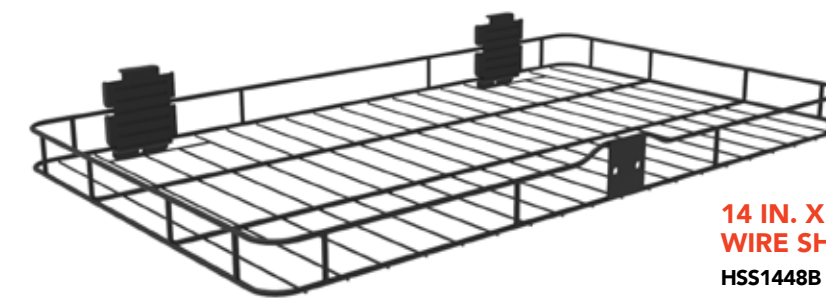

8 IN. X 12 IN. BASKET
HSB0812B

12 IN. X 24 IN. BASKET
HSB1224B

14 IN. X 24 IN. WIRE SHELF
HSS1424B

14 IN. X 48 IN. WIRE SHELF
HSS1448B

12 IN. X 18 IN. BASKET
HSB1218B

SCREWDRIVER RACK
HSSDHB

SMALL TOOL RACK
HSSTRB