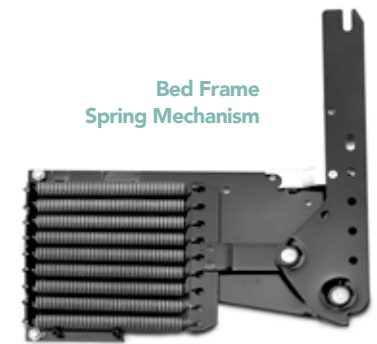

Each frame is finished in an attractive black pebble powder coat and engineered to connect the folding mechanism to the bed frame.

Bed Frame Spring Mechanism

Scan for our complete collection of options & accessories