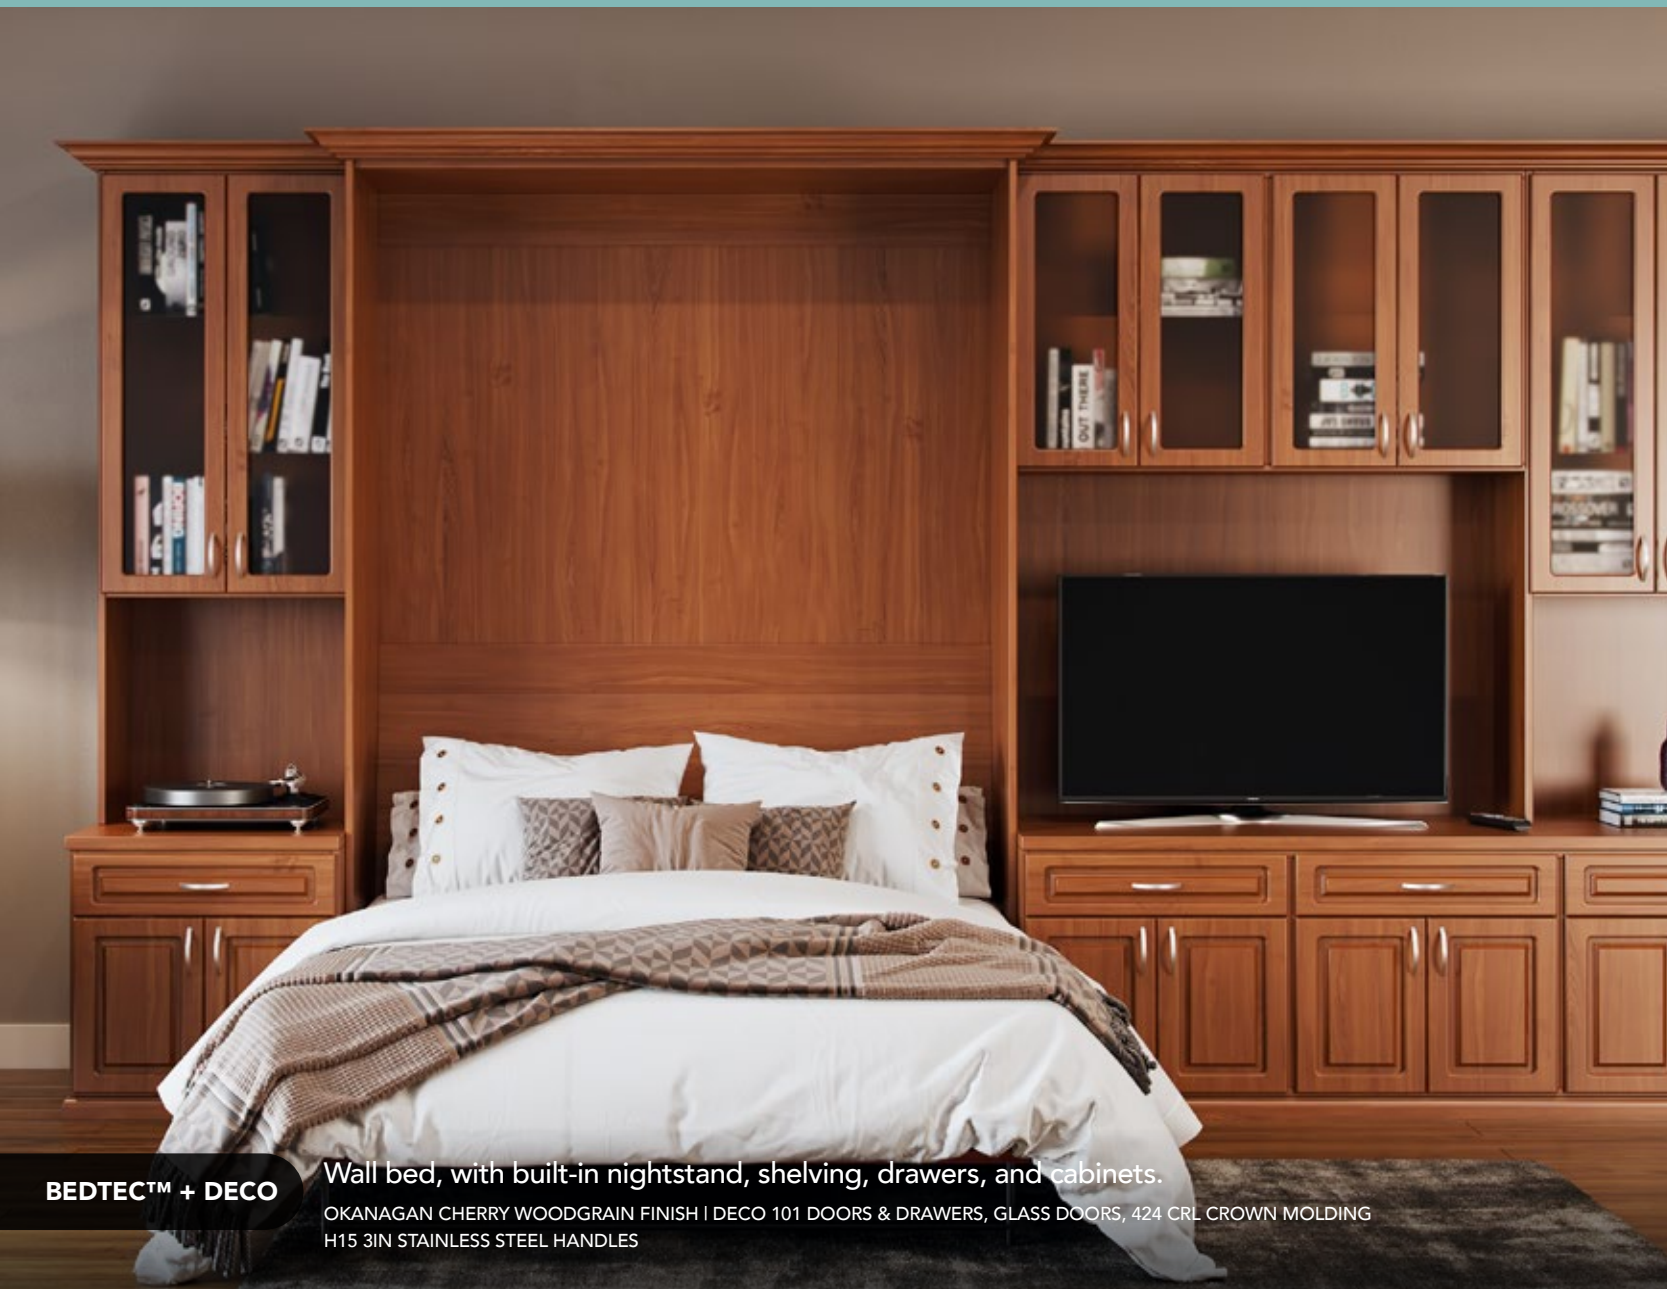

BEDTEC™ + DECO

Wall bed, with built-in nightstand, shelving, drawers, and cabinets.
OKANAGAN CHERRY WOODGRAIN FINISH | DECO 101 DOORS & DRAWERS, GLASS DOORS, 424 CRL CROWN MOLDING
H15 3IN STAINLESS STEEL HANDLES